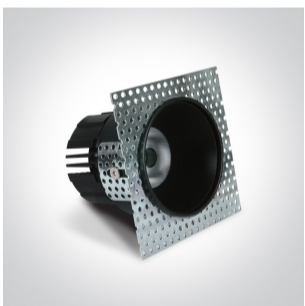

02 Recessed Spots Fixed LED>The Trimless Range

10107BT/B/W

6,5W LED trimless recessed downlight, IP54. Suitable for bathroom installations.

Complies with standard EN60598-1 and any other specific standards.

Downloads

Dimensions

Gallery

Must be ordered separately

89008A

89008AT

Physical Specification

Item Group	02 Recessed Spots Fixed LED
Family	The Trimless Range
Order Code	10107BT/B/W
Colour	Black
Material	Die Cast
Shape	Circular
Height	80mm
Diameter	70mm
Cutout Hole Diameter	83mm
Recessed trimless ceiling	Yes
Depth Required	100mm
Indoor	Yes
Outdoor	Yes
Adjustable	No

Electrical Characteristics

Fitting

Input Type	Constant Current
Input Current	700mA
Safety Class	
Power(Watts)	6,5W
IP Rating	IP54
Light Source	LED built in
LED Type	COB
LED Brand	Cree
Cable Length	40cm
F Mark	