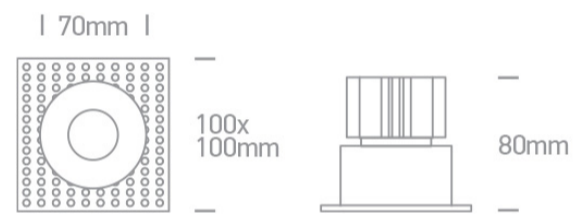

02 Recessed Spots Fixed LED>The Trimless Range

10107BT/B/W

6,5W LED trimless recessed downlight, IP54. Suitable for bathroom installations.

Complies with standard EN60598-1 and any other specific standards.

Downloads

Dimensions

Gallery

Must be ordered separately

89008A

89008AT

Physical Specification

Item Group	02 Recessed Spots Fixed LED
Family	The Trimless Range
Order Code	10107BT/B/W
Colour	Black
Material	Die Cast
Shape	Circular
Height	80mm
Diameter	70mm
Cutout Hole Diameter	83mm
Recessed trimless ceiling	Yes
Depth Required	100mm
Indoor	Yes
Outdoor	Yes
Adjustable	No

Electrical Characteristics

Fitting

Input Type	Constant Current
Input Current	700mA
Safety Class	
Power(Watts)	6,5W
IP Rating	IP54
Light Source	LED built in
LED Type	COB
LED Brand	Cree
Cable Length	40cm
F Mark	

Illumination Data

Colour Temperature	3000K
Lumen Output	500lm
Light Efficiency	76lm/W
CRI	80
Beam Angle	38°
Illumination Diagram	
Dark Light	Yes

Packing Info

Box Length	11cm
Box Width	11cm
Box Height	8cm
Box Weight	0.510kg
Pcs/Carton	30
Barcode	5291889061199
HS Code	9405413990