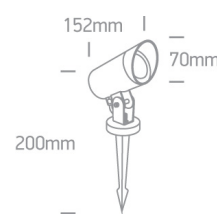

20 Garden & Underwater > GU10 Garden Spots

67464G/B

10W MR16 GU10 garden spot, IP65, supplied with spike, for garden illumination.

Complies with standard EN60598-1 and any other specific standards.

Downloads

Dimensions

Physical Specification

Item Group	20 Garden & Underwater
Family	GU10 Garden Spots
Order Code	67464G/B
Colour	Black
Material	Aluminium
Shape	Circular
Height	152mm
Diameter	70mm
Surface Floor/Ground	Yes
Outdoor	Yes
Adjustable	2 Directions

Lamp Holder

GU10

Number of Lamps

1

Dimmable

N/A

Cable Length

200cm

F Mark

Illumination Data

Illumination Diagram

Packing Info

Box Length

22cm

Box Width

22cm