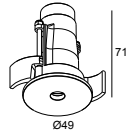

For detailed installation instructions, please consult the manual: [29914_0000_HAND.pdf](#)

HIGH PROFILE C E27 P

29914 0000 P

FINISH YOUR SPECIFICATION

Current supply

203 99 55 ANO CABLE BASE R ANO

203 99 55 B CABLE BASE R B

203 99 55 W CABLE BASE R W

203 99 56 ANO CABLE BASE S ANO

203 99 56 B CABLE BASE S B

203 99 56 W CABLE BASE S W

LED retrofit lamps

21024 0280 LED FILAMENT T45 E27 8W 2700K - MIST

HIGH PROFILE C E27 P

29914 0000 P

Electric connection parts

328 10 03

CONNECTION TRIMLESS O.F.A.

15225 0360 B

CONNECTION ST B

15225 0360 W

CONNECTION ST W

Notes: