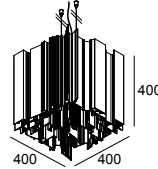

HIGH PROFILE C E27 P

29914 0000 P

AVAILABLE IN
PINK 29914 0000 P
RANDOM 29914 0000 RND
RAW WHITE 29914 0000 RW
TURQUOISE 29914 0000 T

 [View on website](#)

General info

LOCATION	indoor
INSTALLATION	Ceiling Suspended
INGRESS PROTECTION	IP20
WEIGHT (KG)	16.6
ADJUSTABILITY	non adjustable
INFORMATION	EXCL.8 X FILAMENT LED BULB E27 T45 INCL.2 x CABLE SUSPENSION TWIN AUTO. 1,6m INCL.1 x CABLE 3 x 0.75mm ²