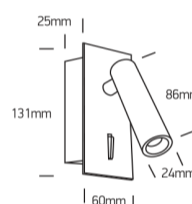

Complies with standard EN60598-1 and any other specific standards.

Downloads

Dimensions

Gallery

Physical Specification

Item Group

17 Hotel & Bedroom

Family

Reading Spots Aluminium

Order Code

65746R/W/W

Colour

White

Material

Aluminium

Shape

Rectangular

Length

60mm

Width	25mm
Height	131mm
Cutout Hole Width	115mm
Cutout Hole Length	50mm
Recessed wall	Yes
Depth Required	50mm
Indoor	Yes
Adjustable	2 Directions

Electrical Characteristics

Gear	Built In
Fitting + Driver	
Input Voltage	100-240V
50 Hz	Yes
60 Hz	Yes
Safety Class	
Power(Watts)	3W
IP Rating	IP20
Light Source	LED built in
Dimmable	No
F Mark	

Illumination Data

Colour Temperature	3000K
Lumen Output	150lm
Light Efficiency	50lm/W
CRI	80
Beam Angle	36°
Illumination Diagram	

Packing Info

Box Weight	0.365kg
Pcs/Carton	24
Barcode	5291889062639
HS Code	9405413990