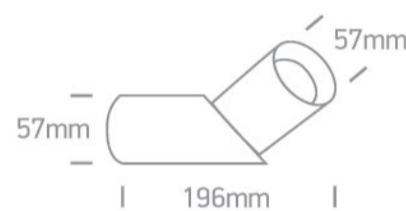

12 Wall & Ceiling > Decorative Directional Spots Aluminium

12105E4/B

10W MR16 GU10 Adjustable Ceiling Light.

Complies with standard EN60598-1 and any other specific standards.

Downloads

Dimensions

Gallery

Physical Specification

Item Group	12 Wall & Ceiling
Family	Decorative Directional Spots Aluminium
Order Code	12105E4/B
Colour	Black
Material	Aluminium
Shape	Circular
Height	196mm

Diameter	57mm
Surface Ceiling	Yes
Indoor	Yes
Adjustable	1 Direction

Illumination Data

Illumination Diagram	
Dark Light	Yes

Packing Info

Box Weight	0.440kg
Pcs/Carton	30
Barcode	5291889066361
HS Code	9405413990

Warranty

5 years

switch to
one light!

one
LIGHT