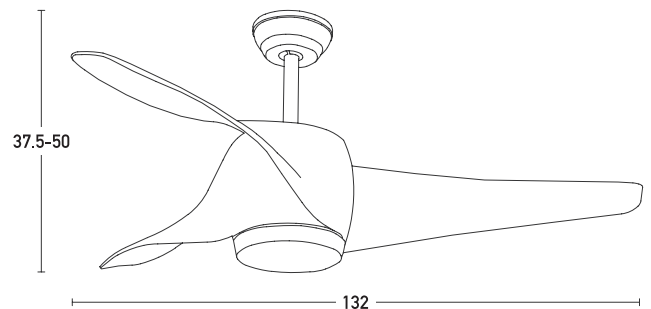

Product Data Sheet

Date: 05/07/2021
www.zambelislights.gr

Code 20256

Color: Coffee Matt
 Cherry Wood Blades

Indoor Fan with Light

Led Light Source	15W
Voltage	220-240V
Operating Frequency	50/60Hz
Color Temperature	3000K, 4000K, 6000K
Lumen	1500Lm
Cri	80
dB	20
Dimensions	52" Ø: 132cm H: 37.5-50cm
Air Flow	147.4m ³ min
Night Mode	Time Setting 1h / 2h / 4h / 8h
Material	Metal - Acrylic - Wood
Special Feature	2 Down Rods 12.5-25cm Summer & Winter Function
Motor Feature	DC Motor 40W 5 Speeds

Description

Ceiling Metal with Wood Blades Fan
 5 Speeds Remote control,
 DC Motor and 15W LED Lamp with Acrylic cover.
 Summer and Winter Function.
 Coffee Matt color with Cherry Wood Blades.

5213010014508