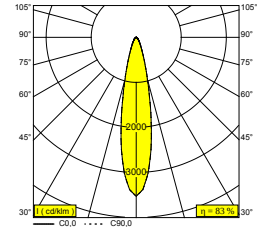

[View on website](#)

General info

LOCATION	indoor
INSTALLATION	Ceiling Surface mounted
INGRESS PROTECTION	IP20
WEIGHT (KG)	0.5
ADJUSTABILITY	0° to 45° swiveling, 360° rotatable
INFORMATION	LENS FL-24° INCL.DIMMABLE POWER SUPPLY

Electrical info

ELECTRICAL	120-240V / 50-60Hz
CLASS	I
POWER SUPPLY INCLUDED	YES
DIM TYPE	DALI
ENERGY CLASS	E

Lightsource info

LIGHTSOURCE NAME	LED
LIGHTSOURCE	LED array 11,6W / CRI>90 (R9: 60) / 2700K / 1458lm
TM-30 VALUES	Rf: 89 / Rg: 100
SDCM	SDCM1
RISKGROUPE	RG1
LM80	L90B10 > 50000
LED TECHNICS (LIGHT SOURCE)	1458lm // 11,6W // 125lm/W
LED TECHNICS (LUMINAIRE)	1217lm // 13W // 91lm/W

Requirements

SPY 90 TUBE

Accessories

HONEYCOMB 75