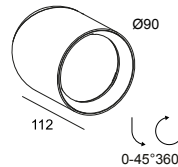

[View on website](#)

General info

LOCATION	indoor
INSTALLATION	Ceiling Surface mounted
INGRESS PROTECTION	IP20
WEIGHT (KG)	0.5
ADJUSTABILITY	0° to 45° swiveling, 360° rotatable
INFORMATION	LENS FL-24° INCL.DIMMABLE POWER SUPPLY

Electrical info

ELECTRICAL	120-240V / 50-60Hz
CLASS	I
POWER SUPPLY INCLUDED	YES
DIM TYPE	DALI
ENERGY CLASS	E

Lightsource info

LIGHTSOURCE NAME	LED
LIGHTSOURCE	LED array 11,6W / CRI>90 (R9: 60) / 2700K / 1458lm
TM-30 VALUES	Rf: 89 / Rg: 100
SDCM	SDCM1
RISKGROUPE	RG1
LM80	L90B10 > 50000
LED TECHNICS (LIGHT SOURCE)	1458lm // 11,6W // 125lm/W
LED TECHNICS (LUMINAIRE)	1217lm // 13W // 91lm/W

Requirements

SPY 90 TUBE

Accessories

HONEYCOMB 75